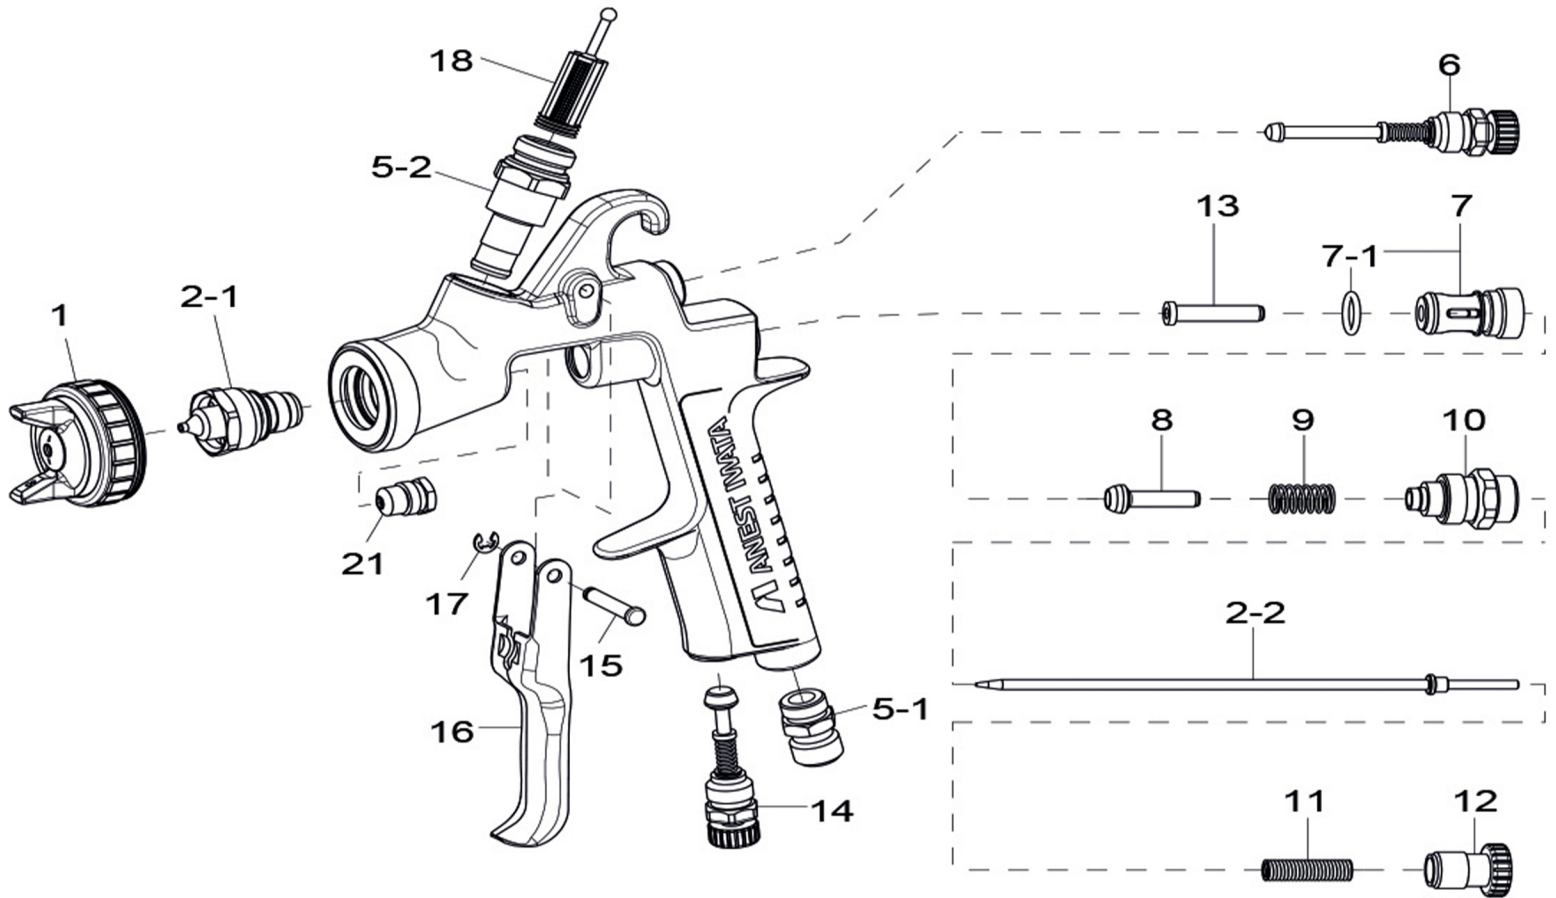

**ANEST
IWATA**
W400LV COMPLIANT

REF#	PART #	DESCRIPTION	REMARKS
1	93631621	AIR CAP "LV4"	
2-1	93624610	FLUID NOZZLE 1.2	MARKED 400WB/12
2-1	93633610	FLUID NOZZLE 1.3	MARKED 400WB/13
2-1	93625610	FLUID NOZZLE 1.4	MARKED 400WB/14
2-1	93621620	FLUID NOZZLE 1.6	MARKED 400WB/16
2-1	93636620	FLUID NOZZLE 1.8	MARKED 400WB/18
2-2	93829600	FLUID NEEDLE 1.2	MARKED 40012
2-2	93830600	FLUID NEEDLE 1.3/1.4/1.6	MARKED 20015
2-2	93831600	FLUID NEEDLE 1.8	MARKED 20020
2	93627610	NOZZLE/NEEDLE SET 1.2	
2	93634610	NOZZLE/NEEDLE SET 1.3	
2	93628610	NOZZLE/NEEDLE SET 1.4	
2	93622620	NOZZLE/NEEDLE SET 1.6	
2	93635620	NOZZLE/NEEDLE SET 1.8	
5-1	93660300	AIR NIPPLE 1/4"	
5-2	93650531	FLUID NIPPLE	
6	93842601	PATTERN ADJUST SET	
N/P	93538600	GUN WRENCH	

REF#	PART #	DESCRIPTION
7	93843530	AIR VALVE SEAT SET
7-1	96638008	O-RING
8	93591530	AIR VALVE
9	93719530	AIR VALVE SPRING
10	93844532	FLUID ADJUST GUIDE SET
11	93593530	FLUID NEEDLE SPRING
12	93594532	FLUID ADJUST KNOB
13	93935430	AIR VALVE SHAFT
14	93845531	AIR ADJUST SET
15	93667360	TRIGGER STUD
16	93517600	TRIGGER
17	93912030	STOPPER (2 PACK)
18	93515500	FILTER (60 MESH)
21	93765610	CARTRIDGE PACKING
N/P	93512600	AIR CAP GASKET (BLACK)
N/P	93708240	AIR CAP GASKET (WHITE)
N/P	5650	REPAIR KIT (Includes Ref# 7-1,9,11,15,17,21)
N/P Not Pictured		2018 EDITION