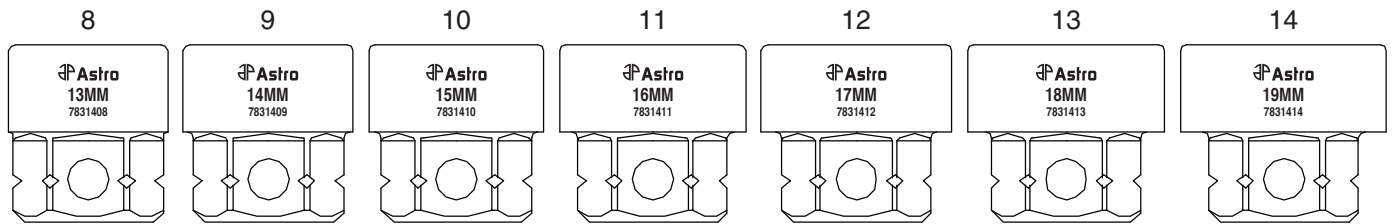

PARTS BREAKDOWN

Call 1.800.221.9705 for questions concerning performance of the product or other inquiries.

Parts List

Index	Part No.	Description	Qty
1	7831401	6mm Nano Impact Socket	1
2	7831402	7mm Nano Impact Socket	1
3	7831403	8mm Nano Impact Socket	1
4	7831404	9mm Nano Impact Socket	1
5	7831405	10mm Nano Impact Socket	1
6	7831406	11mm Nano Impact Socket	1
7	7831407	12mm Nano Impact Socket	1
8	7831408	13mm Nano Impact Socket	1
9	7831409	14mm Nano Impact Socket	1
10	7831410	15mm Nano Impact Socket	1
11	7831411	16mm Nano Impact Socket	1
12	7831412	17mm Nano Impact Socket	1
13	7831413	18mm Nano Impact Socket	1
14	7831414	19mm Nano Impact Socket	1
15	7831415	Aluminum Socket Holder (355mm)	1
16	7831012	Black Rubber Sheath	2