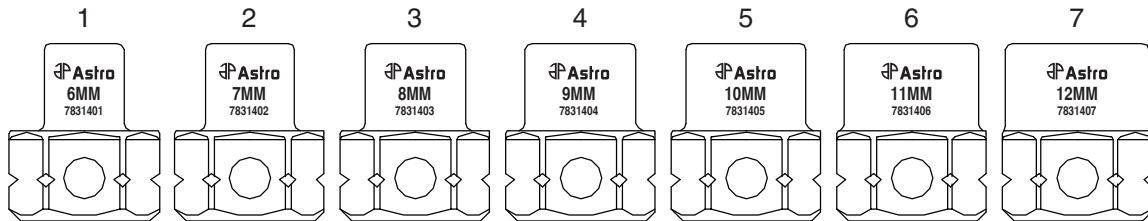

PARTS BREAKDOWN

Call 1.800.221.9705 for questions concerning performance of the product or other inquiries.

Parts List

Index	Part No.	Description	Qty
1	7831401	6mm Nano Impact Socket	1
2	7831402	7mm Nano Impact Socket	1
3	7831403	8mm Nano Impact Socket	1
4	7831404	9mm Nano Impact Socket	1
5	7831405	10mm Nano Impact Socket	1
6	7831406	11mm Nano Impact Socket	1
7	7831407	12mm Nano Impact Socket	1
8	7831408	13mm Nano Impact Socket	1
9	7831409	14mm Nano Impact Socket	1
10	7831410	15mm Nano Impact Socket	1
11	7831411	16mm Nano Impact Socket	1
12	7831412	17mm Nano Impact Socket	1
13	7831413	18mm Nano Impact Socket	1
14	7831414	19mm Nano Impact Socket	1
15	7831415	Aluminum Socket Holder (355mm)	1
16	7831012	Black Rubber Sheath	2