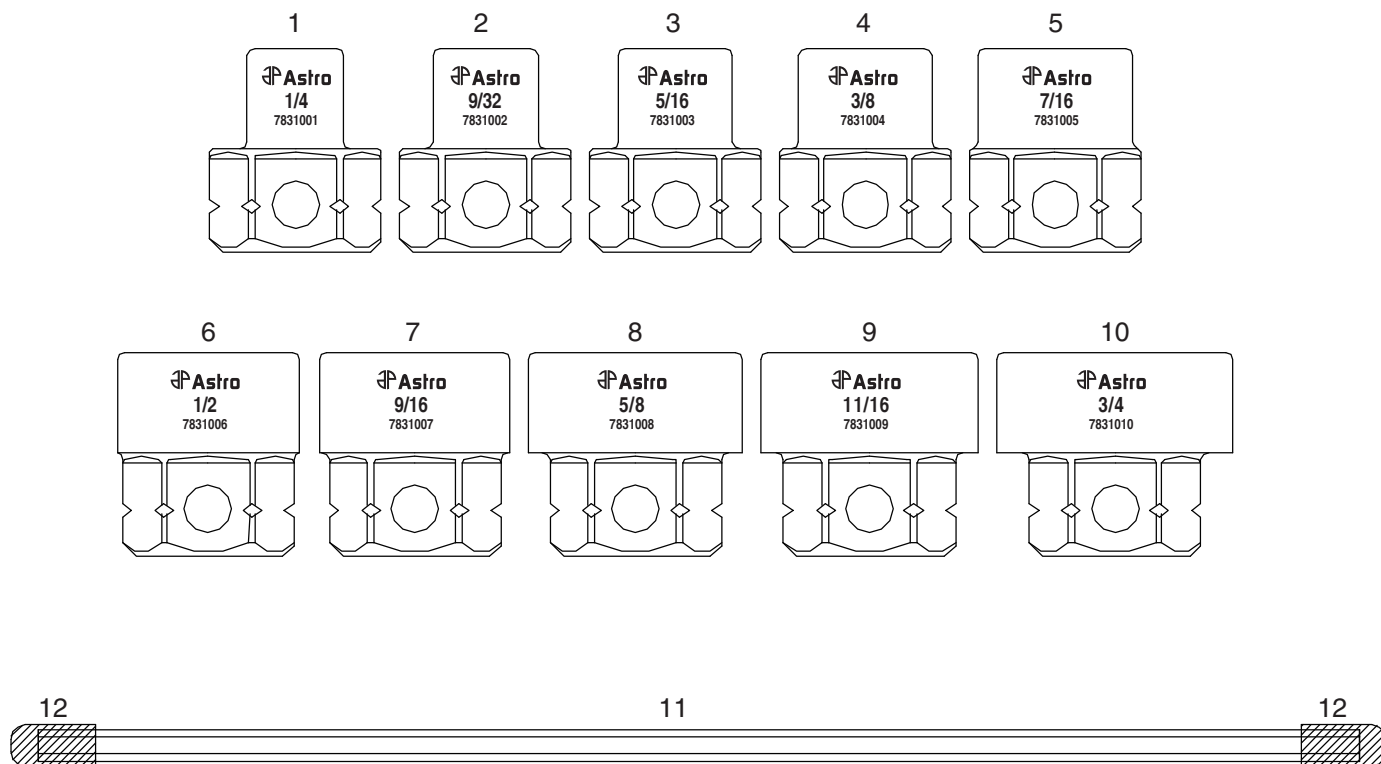

Call 1.800.221.9705 for questions concerning performance of the product or other inquiries.

PARTS BREAKDOWN

Parts List

Index	Part No.	Description	Qty
1	7831001	1/4" Nano Impact Socket	1
2	7831002	9/32" Nano Impact Socket	1
3	7831003	5/16" Nano Impact Socket	1
4	7831004	3/8" Nano Impact Socket	1
5	7831005	7/16" Nano Impact Socket	1
6	7831006	1/2" Nano Impact Socket	1
7	7831007	9/16" Nano Impact Socket	1
8	7831008	5/8" Nano Impact Socket	1
9	7831009	11/16" Nano Impact Socket	1
10	7831010	3/4" Nano Impact Socket	1
11	7831011	Aluminum Socket Holder(285mm)	1
12	7831012	Black Rubber Sheath	2