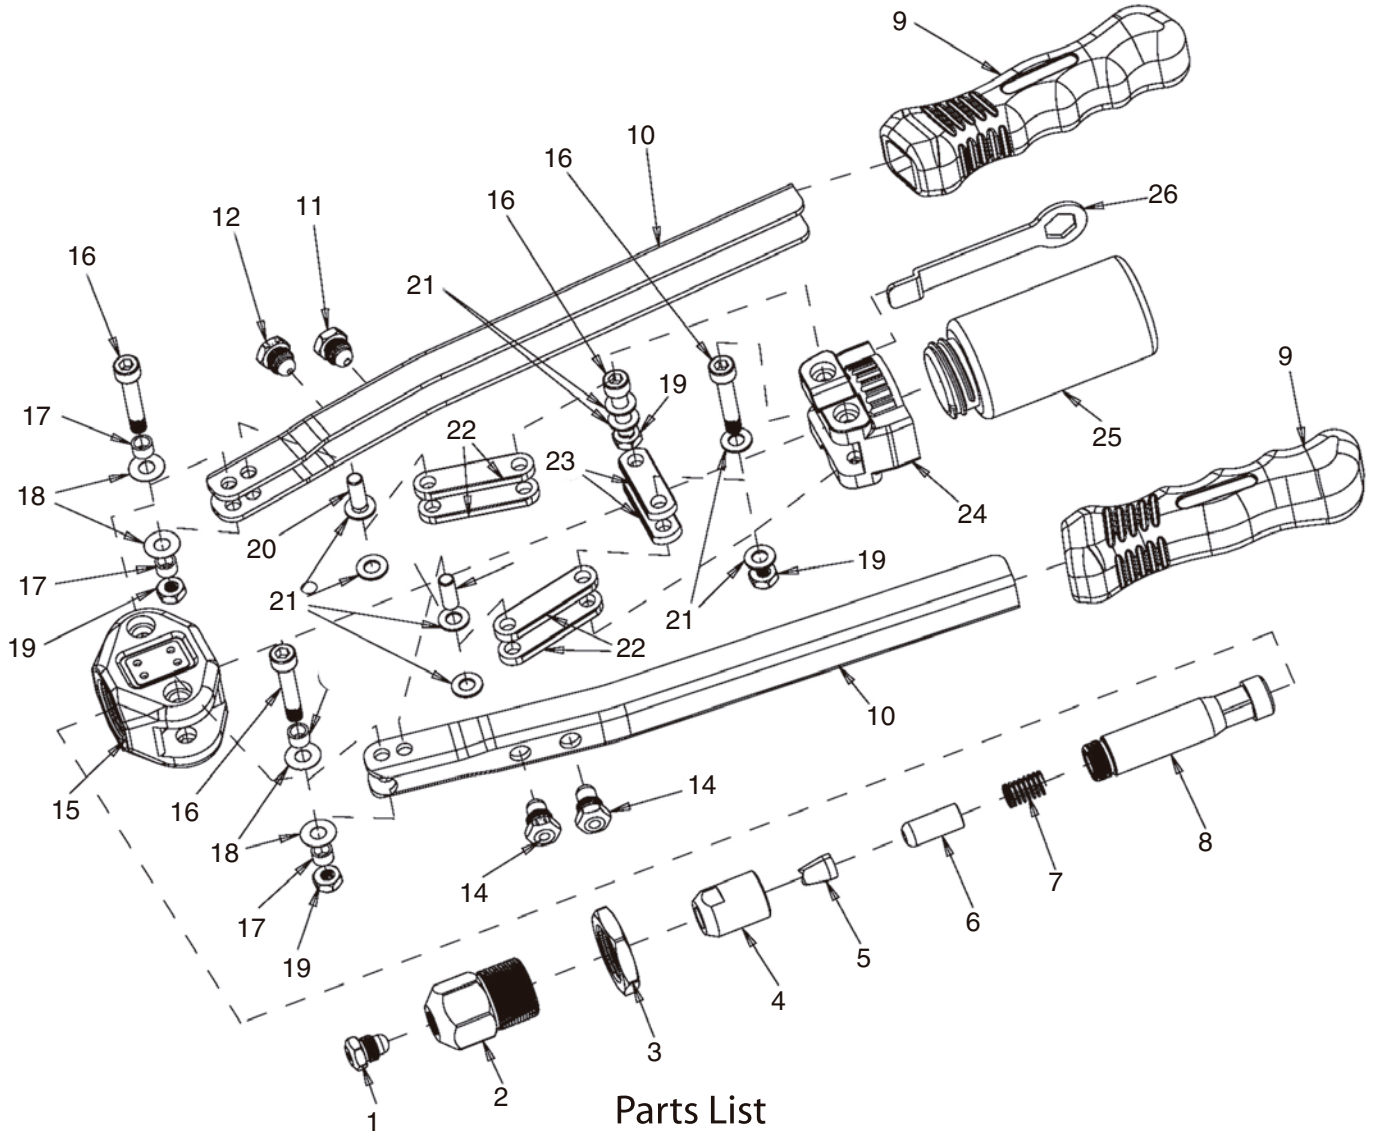

**Astro Pneumatic
Tool Company**
372 Old US Highway 52 South
Mount Airy, NC 27030

Model:

1423

Product Type:

**13" HEAVY DUTY
HAND RIVETER**

PARTS BREAKDOWN

Call 1.800.221.9705 for questions concerning performance of the product or other inquiries.

Parts List

Index No.	Part No.	Description	Qty	Index No.	Part No.	Description	Qty
1	1423-01*	Nosepiece 3/16" (4.8mm)	1	15	1423-15	Aluminum Body	1
2	1423-02	Outer Cylinder	1	16	1423-16	Screw	4
3	1423-03	Lock Nut	1	17	1423-17	Screw Washer	4
4	1423-04	Jaw Carrier	1	18	1423-18	Stainless Washer	4
5	1423-05*	Jaw	3	19	1423-19	Nut	4
6	1423-06*	Jaw Pusher	1	20	1423-20	Pin	2
7	1423-07*	Spring	1	21	1423-21	Washer	8
8	1423-08	Pulling Bar	1	22	1423-22	Links	4
9	1423-09	Grip	2	23	1423-23	Metal Fixture	2
10	1423-10	Handle	2	24	1423-24	Core Collector Base	1
11	1423-11*	Nosepiece 5/32" (4.0mm)	1	25	1423-25	Core Collector Bottle	1
12	1423-12*	Nosepiece 1/8" (3.2mm)	1	26	1423-26	Wrench	1
14	1423-14*	Nosepiece 1/4" (6.4mm)	2				

Please note the parts with asterisk (*) wear down and are available for replacement.