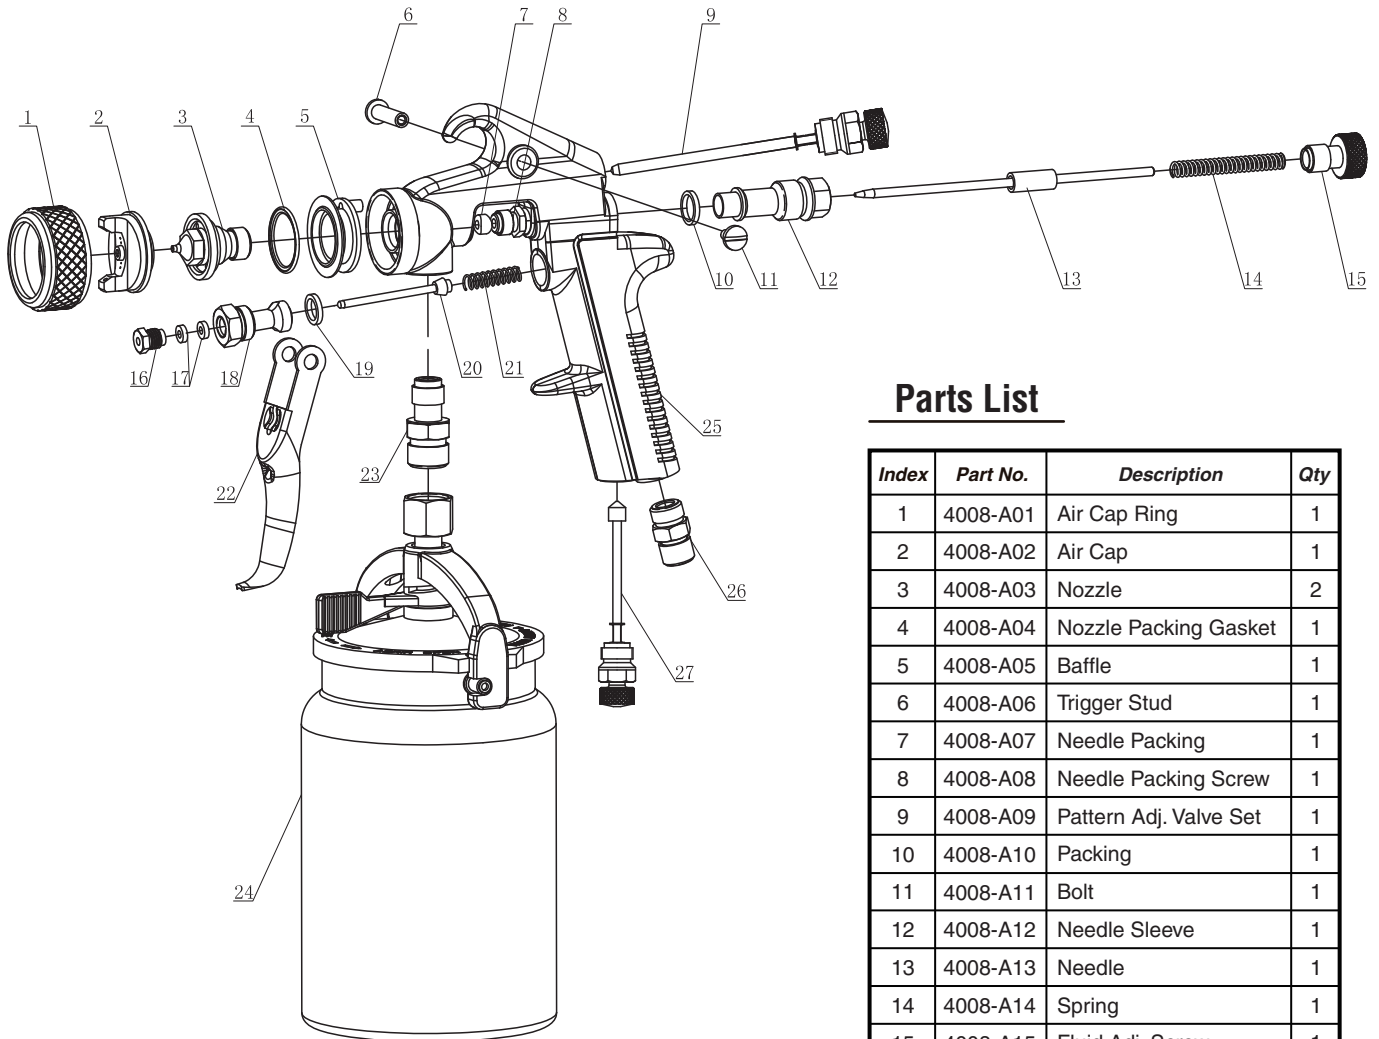

**Astro Pneumatic
Tool Company**
372 Old US Highway 52 South
Mount Airy, NC 27030

Model:

4008

Product Type:

**Spray Gun with Cup -
Red Handle 1.8mm Nozzle**

PARTS BREAKDOWN

Call 1.800.221.9705 for questions concerning performance of the product or other inquiries.

Parts List

Index	Part No.	Description	Qty
1	4008-A01	Air Cap Ring	1
2	4008-A02	Air Cap	1
3	4008-A03	Nozzle	2
4	4008-A04	Nozzle Packing Gasket	1
5	4008-A05	Baffle	1
6	4008-A06	Trigger Stud	1
7	4008-A07	Needle Packing	1
8	4008-A08	Needle Packing Screw	1
9	4008-A09	Pattern Adj. Valve Set	1
10	4008-A10	Packing	1
11	4008-A11	Bolt	1
12	4008-A12	Needle Sleeve	1
13	4008-A13	Needle	1
14	4008-A14	Spring	1
15	4008-A15	Fluid Adj. Screw	1
16	4008-A16	Air Valve Packing Screw	1
17	4008-A17	Air Valve Packing	2
18	4008-A18	Air Valve Seat	1
19	4008-A19	Gasket	1
20	4008-A20	Air Valve	1
21	4008-A21	Spring	1
22	4008-A22	Trigger	1
23	4008-A23	Fluid Connector	1
24	4008-A24	Paint Cup Set	1
25	4008-A25	Gun Body	1
26	4008-A26	Air Connector	1
27	4008-A27	Air Adj. Valve Set	1